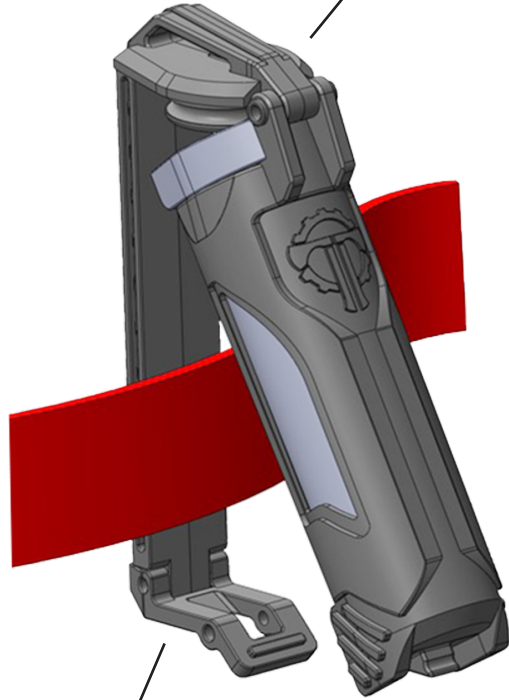

CELLVAULT-21

CV21001 BLACK

CV21002 OD

CV21003 RESCUE

CV21004 FDE

CV21005 GREY

LESS THAN 1 MOLLE
COLUMN WIDE

SIDE VIEWING
WINDOWS

WEBBING CLIP
MOLLE/PALS
COMPATIBLE

IPX7
WATERPROOF
O-RING SEAL

HEAVY DUTY
LATCH

CAN FIT:

1

21700

ADDITIONAL INFORMATION:

- COMES WITH SILICONE FOAM SHOCK ABSORBER/NOISE SILENCER
- COMES WITH A DETACHABLE LATCH FOR ATTACHMENT TO MOLLE
- WATERPROOF O-RING SEAL RATED TO IPX7 AT 2 METERS FOR 30+ MINUTES

SPECIFICATIONS:

HEIGHT: 4.43 in
LENGTH: 1.71 in
WIDTH: 1.22 in
WEIGHT: 1.7 oz

MSRP \$ 26.99

MADE IN THE USA