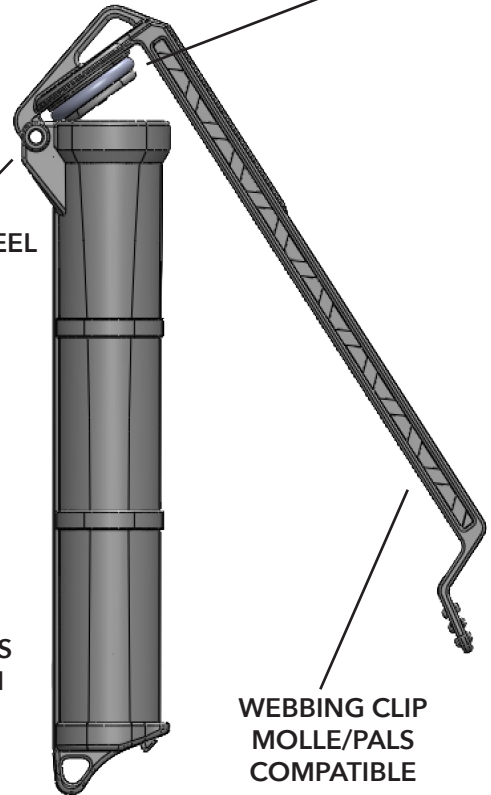

CELLVAULT

- 
CV001 BLACK
- 
CV002 OD
- 
CV003 RESCUE
- 
CV004 FDE
- 
CV005 GREY
- 
CV006 CLEAR
(Black Hinge)

LESS THAN 1 MOLLE
COLUMN WIDE

STAINLESS STEEL
HINGE PIN

LANYARD HOLES
TOP & BOTTOM

WATERPROOF
O-RING SEAL

WEBBING CLIP
MOLLE/PALS
COMPATIBLE

CAN FIT:

CR123

AAA

AA

FIRE

MEDICATION

SURVIVAL

ADDITIONAL INFORMATION:

- DESIGNED WITH DECREASING DIAMETER TO KEEP BATTERIES LIKE CR123 AT BOTTOM SECURE
- MOUNTS TO MOLLE, WEBBING, AND STRAPS TO ALLOW MORE ROOM FOR OTHER GEAR
- CAN ALSO FIT OTHER SMALL CONSUMABLES, EMERGENCY MONEY, FLASH DRIVES, TOBACCO PRODUCTS, FIRST AID GEAR (BANDAGES, TWEEZERS, ETC.)

SPECIFICATIONS:

HEIGHT: 5.1 in
LENGTH: 1.1 in
WIDTH: 1.3 in
WEIGHT: 1.1 oz

MSRP \$ 19.99

MADE IN THE USA