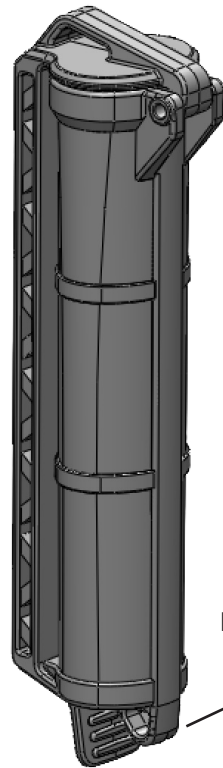

CELLVAULT

- 
CV001 BLACK
- 
CV002 OD
- 
CV003 RESCUE
- 
CV004 FDE
- 
CV005 GREY
- 
CV006 CLEAR
(Black Hinge)

LESS THAN 1 MOLLE
COLUMN WIDE

STAINLESS STEEL
HINGE PIN

LANYARD HOLES
TOP & BOTTOM

WATERPROOF
O-RING SEAL

WEBBING CLIP
MOLLE/PALS
COMPATIBLE

CAN FIT:

CR123

AAA

AA

FIRE

MEDICATION

SURVIVAL

ADDITIONAL INFORMATION:

- DESIGNED WITH DECREASING DIAMETER TO KEEP BATTERIES LIKE CR123 AT BOTTOM SECURE
- MOUNTS TO MOLLE, WEBBING, AND STRAPS TO ALLOW MORE ROOM FOR OTHER GEAR
- CAN ALSO FIT OTHER SMALL CONSUMABLES, EMERGENCY MONEY, FLASH DRIVES, TOBACCO PRODUCTS, FIRST AID GEAR (BANDAGES, TWEEZERS, ETC.)

SPECIFICATIONS:

HEIGHT: 5.1 in
LENGTH: 1.1 in
WIDTH: 1.3 in
WEIGHT: 1.1 oz

MSRP \$ 19.99

MADE IN THE USA