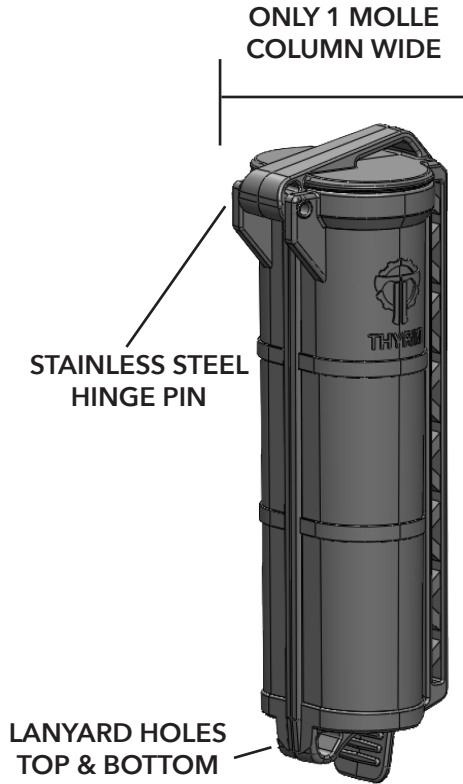

CELLVAULT XL

CVXL001 BLACK

CVXL002 OD

CVXL003 RESCUE

CVXL004 FDE

CVXL005 GREY

CVXL006 CLEAR
(Black Hinge)

CVXL009 CLEAR
(Red Hinge)

CAN FIT:

ADDITIONAL INFORMATION:

- CAN ALSO FIT OTHER SMALL CONSUMABLES, EMERGENCY MONEY, FLASH DRIVES, A SEWING KIT, TOBACCO PRODUCTS, FIRST AID GEAR (BANDAGES, TWEEZERS, ETC.)

SPECIFICATIONS:

HEIGHT: 5.1 in
LENGTH: 1.9 in
WIDTH: 1.8 in
WEIGHT: 1.8 oz