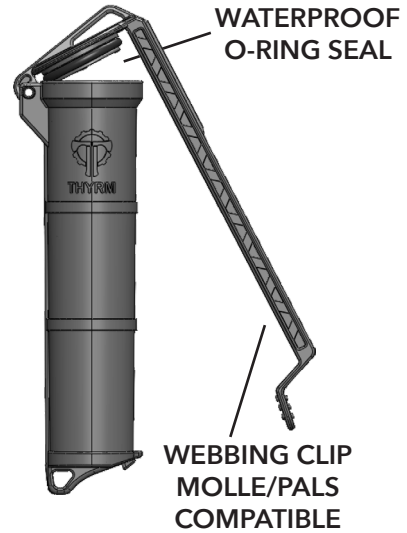

CELLVAULT XL

CVXL001 BLACK

CVXL002 OD

CVXL003 RESCUE

CVXL004 FDE

CVXL005 GREY

CVXL006 CLEAR
(Black Hinge)

CVXL009 CLEAR
(Red Hinge)

CAN FIT:

ADDITIONAL INFORMATION:

- CAN ALSO FIT OTHER SMALL CONSUMABLES, EMERGENCY MONEY, FLASH DRIVES, A SEWING KIT, TOBACCO PRODUCTS, FIRST AID GEAR (BANDAGES, TWEEZERS, ETC.)

SPECIFICATIONS:

HEIGHT: 5.1 in
LENGTH: 1.9 in
WIDTH: 1.8 in
WEIGHT: 1.8 oz