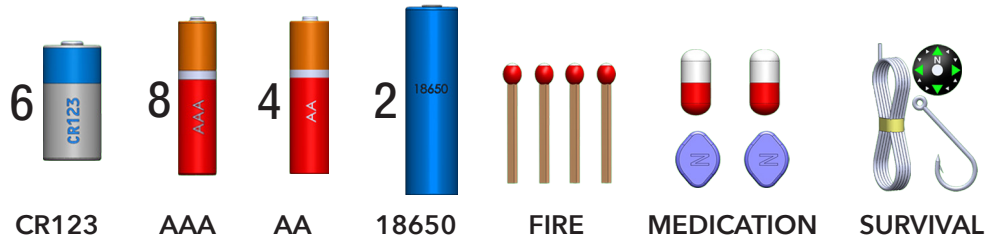

CELLVAULT XL

CVXL001 BLACK

CVXL002 OD

CVXL003 RESCUE

CVXL004 FDE

CVXL005 GREY

CVXL006 CLEAR
(Black Hinge)

CVXL009 CLEAR
(Red Hinge)

CAN FIT:

ADDITIONAL INFORMATION:

- CAN ALSO FIT OTHER SMALL CONSUMABLES, EMERGENCY MONEY, FLASH DRIVES, A SEWING KIT, TOBACCO PRODUCTS, FIRST AID GEAR (BANDAGES, TWEEZERS, ETC.)

SPECIFICATIONS:

HEIGHT: 5.1 in
LENGTH: 1.9 in
WIDTH: 1.8 in
WEIGHT: 1.8 oz