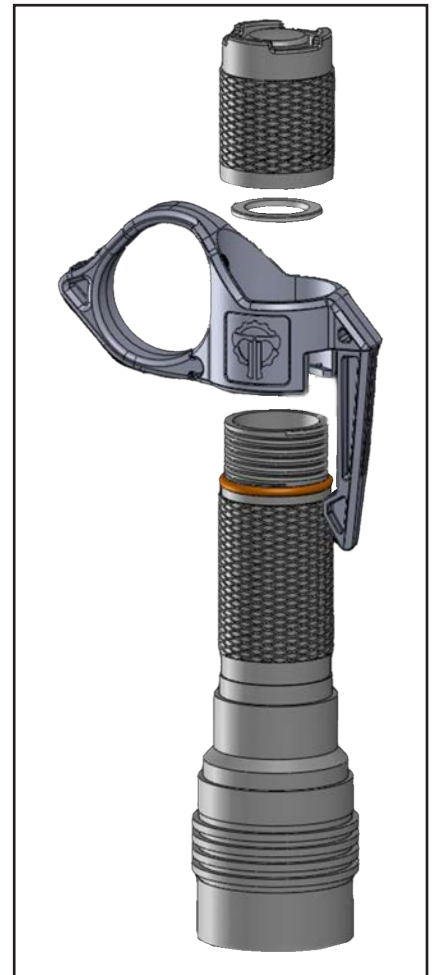

SWITCHBACK® 2.0 - REFINED & RUGGEDIZED

FASTER DEPLOYMENT - BETTER RETENTION - NATURAL SHOOTING

SWITCHBACK LARGE 2.0

SB007 BLACK

SB008 GREY

SB009 TAN

SB0010 OD
(Sage Instruments
Edition)

RING FACILITATES USE OF THE
"SWITCHBACK TECHNIQUE" FOR
A NATURAL SHOOTING GRIP

DURABLE, AMBIDEXTROUS
POCKET CLIP IS ALSO
MOLLE/PALS COMPATIBLE

RIGID RING FEATURES
A TORSION-RELEASE

SECURELY ATTACHES BETWEEN TAIL CAP
AND BODY OF FLASHLIGHT

TECHNIQUE

ALL SWITCHBACKS ALLOW THE USER TO:

- RELIABLY DEPLOY AND INDEX A FLASHLIGHT FROM BOTH POCKETS AND POUCHES, USING THE SWITCHBACK'S RIGID, BUT RELEASABLE, RETENTION RING.
- SHOOT USING A NATURAL TWO-HANDED GRIP (THE SWITCHBACK TECHNIQUE).
- EMPLOY ALL TRADITIONAL LOW-LIGHT TECHNIQUES SUCH AS NECK INDEX, MODIFIED FBI, AND HARRIES.
- POSITIVELY RETAIN THE LIGHT WHEN DRAWING A FIREARM, RELOADING, AND ADDRESSING A MALFUNCTION.