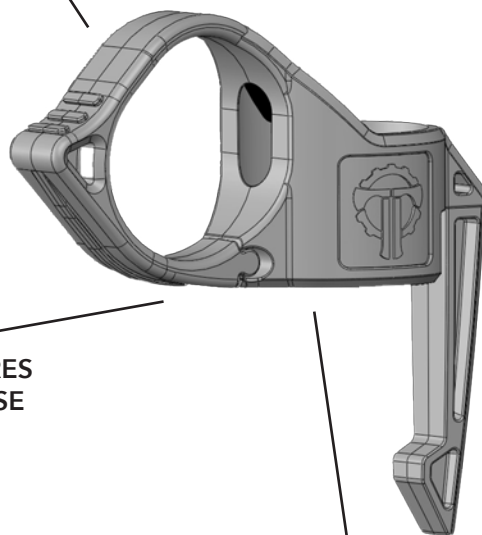

SWITCHBACK® 2.0 - REFINED & RUGGEDIZED

FASTER DEPLOYMENT - BETTER RETENTION - NATURAL SHOOTING

SWITCHBACK LARGE 2.0

SB007 BLACK

SB008 GREY

SB009 TAN

SB0010 OD
(Sage Instruments
Edition)

RING FACILITATES USE OF THE
"SWITCHBACK TECHNIQUE" FOR
A NATURAL SHOOTING GRIP

DURABLE, AMBIDEXTROUS
POCKET CLIP IS ALSO
MOLLE/PALS COMPATIBLE

RIGID RING FEATURES
A TORSION-RELEASE

SECURELY ATTACHES BETWEEN TAIL CAP
AND BODY OF FLASHLIGHT

TECHNIQUE

ALL SWITCHBACKS ALLOW THE USER TO:

- RELIABLY DEPLOY AND INDEX A FLASHLIGHT FROM BOTH POCKETS AND POUCHES, USING THE SWITCHBACK'S RIGID, BUT RELEASABLE, RETENTION RING.
- SHOOT USING A NATURAL TWO-HANDED GRIP (THE SWITCHBACK TECHNIQUE).
- EMPLOY ALL TRADITIONAL LOW-LIGHT TECHNIQUES SUCH AS NECK INDEX, MODIFIED FBI, AND HARRIES.
- POSITIVELY RETAIN THE LIGHT WHEN DRAWING A FIREARM, RELOADING, AND ADDRESSING A MALFUNCTION.