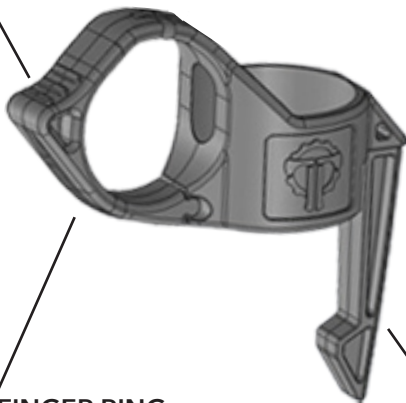

SWITCHBACK DF

SB0011 BLACK

SB0012 GREY

SB0013 TAN

WIDE THUMB REST WITH TRACTION FEATURES

RETENTION TAB FOR IMPROVED HANDLING

DURABLE FINGER RING WITH RELEASE

STRONG POCKET CLIP THAT ALSO WORKS WITH MOLLE/PALS WEBBING

SB0016 GREY

SB0017 TAN

SB0018 OD

WIDE THUMB REST WITH TRACTION FEATURES

DURABLE FINGER RING WITH RELEASE

STRONG POCKET CLIP THAT ALSO WORKS WITH MOLLE/PALS WEBBING

COMPATIBILITY

SPECIFICALLY MADE FOR THE MODLITE
HOG FLASHLIGHT