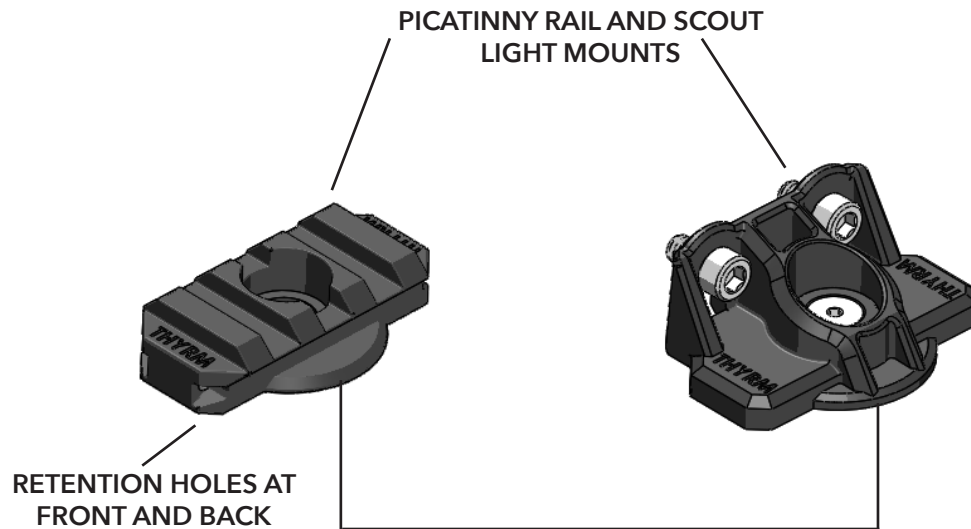

VARIARC™-LIGHT COMES FULL CIRCLE

LOW-PROFILE HELMET MOUNT - ROTATIONAL INDEXING

VARIARC

VARIARC OPS CORE

VARIARC TEAM WENDY

VARIARC M-LOK

ADDITIONAL INFORMATION:

- CAN BE USED IN DOWNWARD ANGLES FOR ADMIN & TASK LIGHTING
- WORKS IN VERTICAL POSITIONS FOR UMBRELLA LIGHTING ROOMS, CANOPY ILLUMINATION, AND IR STROBE SIGNALING
- COMPATIBLE WITH STANDARD 1913 PICATINNY RAIL LIGHTS (SEE WEBSITE FOR FULL LIST AND INSTALLATION INSTRUCTIONS)

SPECIFICATIONS:

OPS CORE

HEIGHT: 1.75 in
LENGTH: 1.16 in
WIDTH: 0.66 in
WEIGHT: 0.5 oz

MSRP \$ 29.99

TEAM WENDY

HEIGHT: 2.24 in
LENGTH: 1.06 in
WIDTH: 0.75 in
WEIGHT: 0.5 oz

MSRP \$ 29.99

M-LOK

HEIGHT: 1.76 in
LENGTH: 1.49 in
WIDTH: 0.53 in
WEIGHT: 0.5 oz

MSRP \$ 34.99

MADE IN THE USA

VARIARC-VS

VAVS001 BLACK

VAVS004 FDE

VAVS002 RG

POSITIVE INDEXING
IN FORWARD POSITION
TWIST TO UNLOCK FOR
8 MORE ANGLES

BASE INCLUDES HIGH-STRENGTH
HOOK VELCRO® THAT PROVIDES
SECURE ATTACHMENT WITH A
SPACE-EFFICIENT FOOTPRINT

ADDITIONAL INFORMATION:

- REINFORCED POLYMER CONSTRUCTION
- CAN BE USED IN DOWNWARD ANGLES FOR ADMIN & TASK LIGHTING
- WORKS IN VERTICAL POSITIONS FOR UMBRELLA LIGHTING ROOMS, CANOPY ILLUMINATION, AND IR STROBE SIGNALING
- COMPATIBLE WITH STANDARD 1913 PICATINNY RAIL AND SCOUT MOUNT LIGHTS (SEE WEBSITE FOR FULL LIST AND INSTALLATION INSTRUCTIONS)