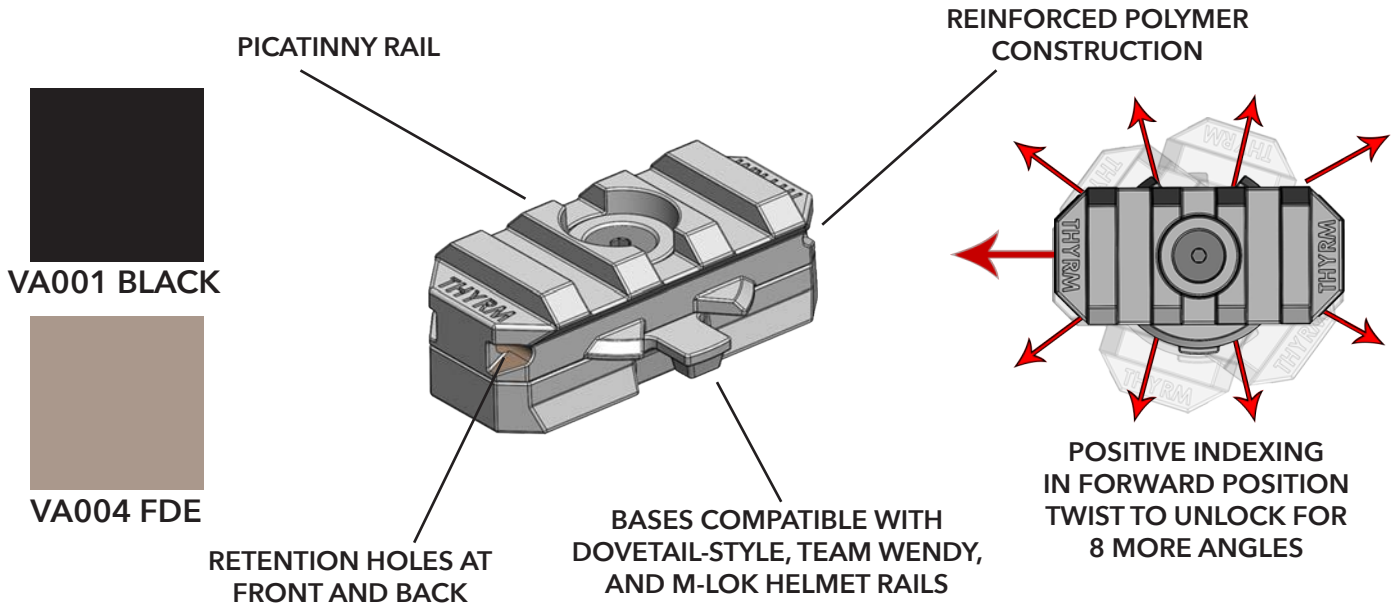

VARIARC™-LIGHT COMES FULL CIRCLE

LOW-PROFILE HELMET MOUNT - ROTATIONAL INDEXING

VARIARC

VARIARC OPS CORE

VARIARC TEAM WENDY

VARIARC M-LOK

ADDITIONAL INFORMATION:

- CAN BE USED IN DOWNWARD ANGLES FOR ADMIN & TASK LIGHTING
- WORKS IN VERTICAL POSITIONS FOR UMBRELLA LIGHTING ROOMS, CANOPY ILLUMINATION, AND IR STROBE SIGNALING
- COMPATIBLE WITH STANDARD 1913 PICATINNY RAIL LIGHTS (SEE WEBSITE FOR FULL LIST AND INSTALLATION INSTRUCTIONS)

SPECIFICATIONS:

OPS CORE

HEIGHT: 1.75 in
LENGTH: 1.16 in
WIDTH: 0.66 in
WEIGHT: 0.5 oz

MSRP \$ 29.99

TEAM WENDY

HEIGHT: 2.24 in
LENGTH: 1.06 in
WIDTH: 0.75 in
WEIGHT: 0.5 oz

MSRP \$ 29.99

M-LOK

HEIGHT: 1.76 in
LENGTH: 1.49 in
WIDTH: 0.53 in
WEIGHT: 0.5 oz

MSRP \$ 34.99

MADE IN THE USA

VARIARC-VS

VAVS001 BLACK

VAVS004 FDE

VAVS002 RG

POSITIVE INDEXING
IN FORWARD POSITION
TWIST TO UNLOCK FOR
8 MORE ANGLES

BASE INCLUDES HIGH-STRENGTH
HOOK VELCRO® THAT PROVIDES
SECURE ATTACHMENT WITH A
SPACE-EFFICIENT FOOTPRINT

ADDITIONAL INFORMATION:

- REINFORCED POLYMER CONSTRUCTION
- CAN BE USED IN DOWNWARD ANGLES FOR ADMIN & TASK LIGHTING
- WORKS IN VERTICAL POSITIONS FOR UMBRELLA LIGHTING ROOMS, CANOPY ILLUMINATION, AND IR STROBE SIGNALING
- COMPATIBLE WITH STANDARD 1913 PICATINNY RAIL AND SCOUT MOUNT LIGHTS (SEE WEBSITE FOR FULL LIST AND INSTALLATION INSTRUCTIONS)