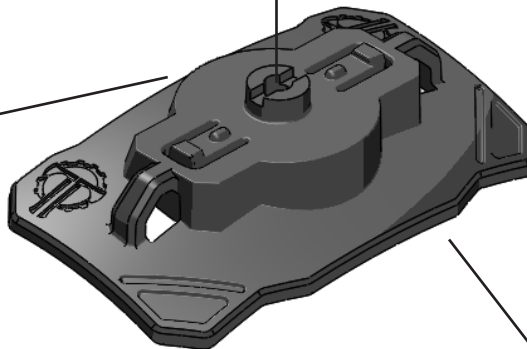

VARIARC-VS

POSITIVE INDEXING
IN FORWARD POSITION
TWIST TO UNLOCK FOR
8 MORE ANGLES

BASE INCLUDES HIGH-STRENGTH
HOOK VELCRO® THAT PROVIDES
SECURE ATTACHMENT WITH A
SPACE-EFFICIENT FOOTPRINT

ADDITIONAL INFORMATION:

- REINFORCED POLYMER CONSTRUCTION
- CAN BE USED IN DOWNWARD ANGLES FOR ADMIN & TASK LIGHTING
- WORKS IN VERTICAL POSITIONS FOR UMBRELLA LIGHTING ROOMS, CANOPY ILLUMINATION, AND IR STROBE SIGNALING
- COMPATIBLE WITH STANDARD 1913 PICATINNY RAIL AND SCOUT MOUNT LIGHTS (SEE WEBSITE FOR FULL LIST AND INSTALLATION INSTRUCTIONS)

SPECIFICATIONS:

HEIGHT: 2.74 in
LENGTH: 1.52 in
WIDTH: 1.13 in
WEIGHT: 1 oz

MSRP \$ 42.99

MADE IN THE USA