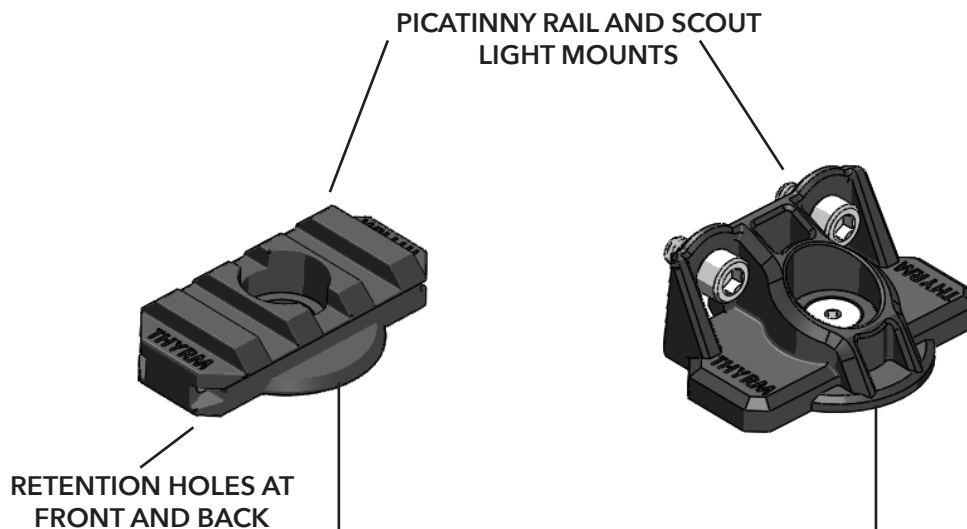

VARIARC-VS

POSITIVE INDEXING
IN FORWARD POSITION
TWIST TO UNLOCK FOR
8 MORE ANGLES

BASE INCLUDES HIGH-STRENGTH
HOOK VELCRO® THAT PROVIDES
SECURE ATTACHMENT WITH A
SPACE-EFFICIENT FOOTPRINT

ADDITIONAL INFORMATION:

- REINFORCED POLYMER CONSTRUCTION
- CAN BE USED IN DOWNWARD ANGLES FOR ADMIN & TASK LIGHTING
- WORKS IN VERTICAL POSITIONS FOR UMBRELLA LIGHTING ROOMS, CANOPY ILLUMINATION, AND IR STROBE SIGNALING
- COMPATIBLE WITH STANDARD 1913 PICATINNY RAIL AND SCOUT MOUNT LIGHTS (SEE WEBSITE FOR FULL LIST AND INSTALLATION INSTRUCTIONS)

SPECIFICATIONS:

HEIGHT: 2.74 in
LENGTH: 1.52 in
WIDTH: 1.13 in
WEIGHT: 1 oz

MSRP \$ 42.99

MADE IN THE USA