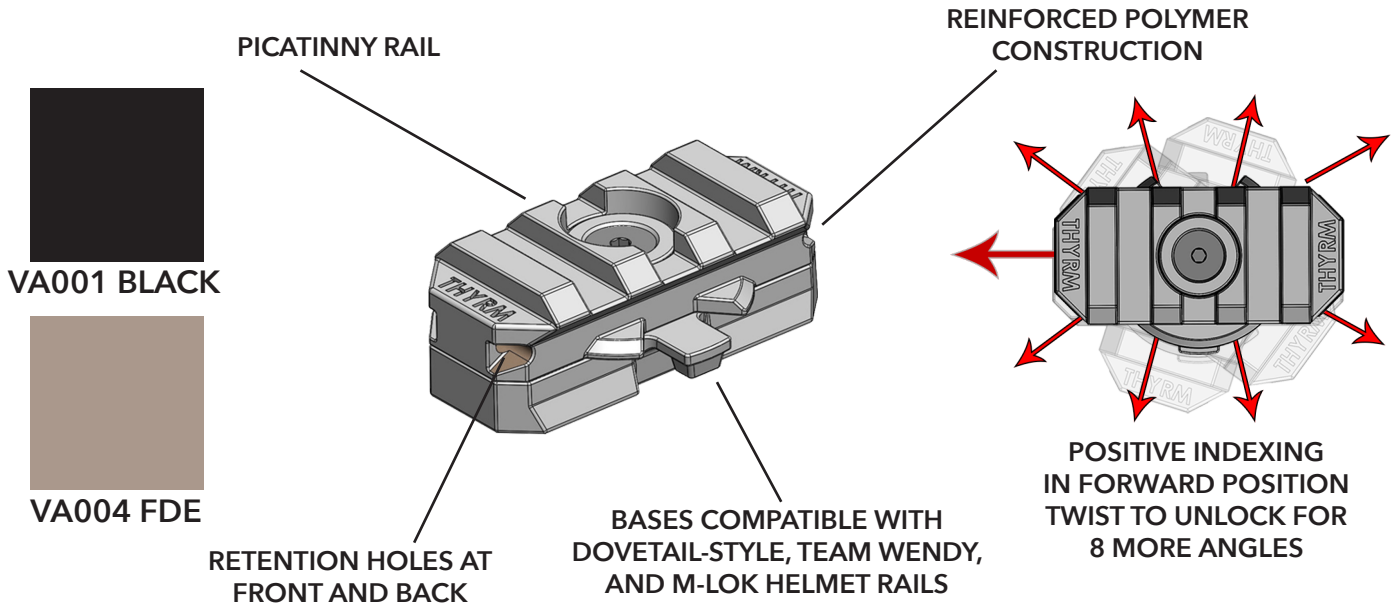

VARIARC

VARIARC OPS CORE

VARIARC TEAM WENDY

VARIARC M-LOK

ADDITIONAL INFORMATION:

- CAN BE USED IN DOWNWARD ANGLES FOR ADMIN & TASK LIGHTING
- WORKS IN VERTICAL POSITIONS FOR UMBRELLA LIGHTING ROOMS, CANOPY ILLUMINATION, AND IR STROBE SIGNALING
- COMPATIBLE WITH STANDARD 1913 PICATINNY RAIL LIGHTS (SEE WEBSITE FOR FULL LIST AND INSTALLATION INSTRUCTIONS)

SPECIFICATIONS:

OPS CORE

HEIGHT: 1.75 in
LENGTH: 1.16 in
WIDTH: 0.66 in
WEIGHT: 0.5 oz

MSRP \$ 29.99

TEAM WENDY

HEIGHT: 2.24 in
LENGTH: 1.06 in
WIDTH: 0.75 in
WEIGHT: 0.5 oz

MSRP \$ 29.99

M-LOK

HEIGHT: 1.76 in
LENGTH: 1.49 in
WIDTH: 0.53 in
WEIGHT: 0.5 oz

MSRP \$ 34.99

MADE IN THE USA