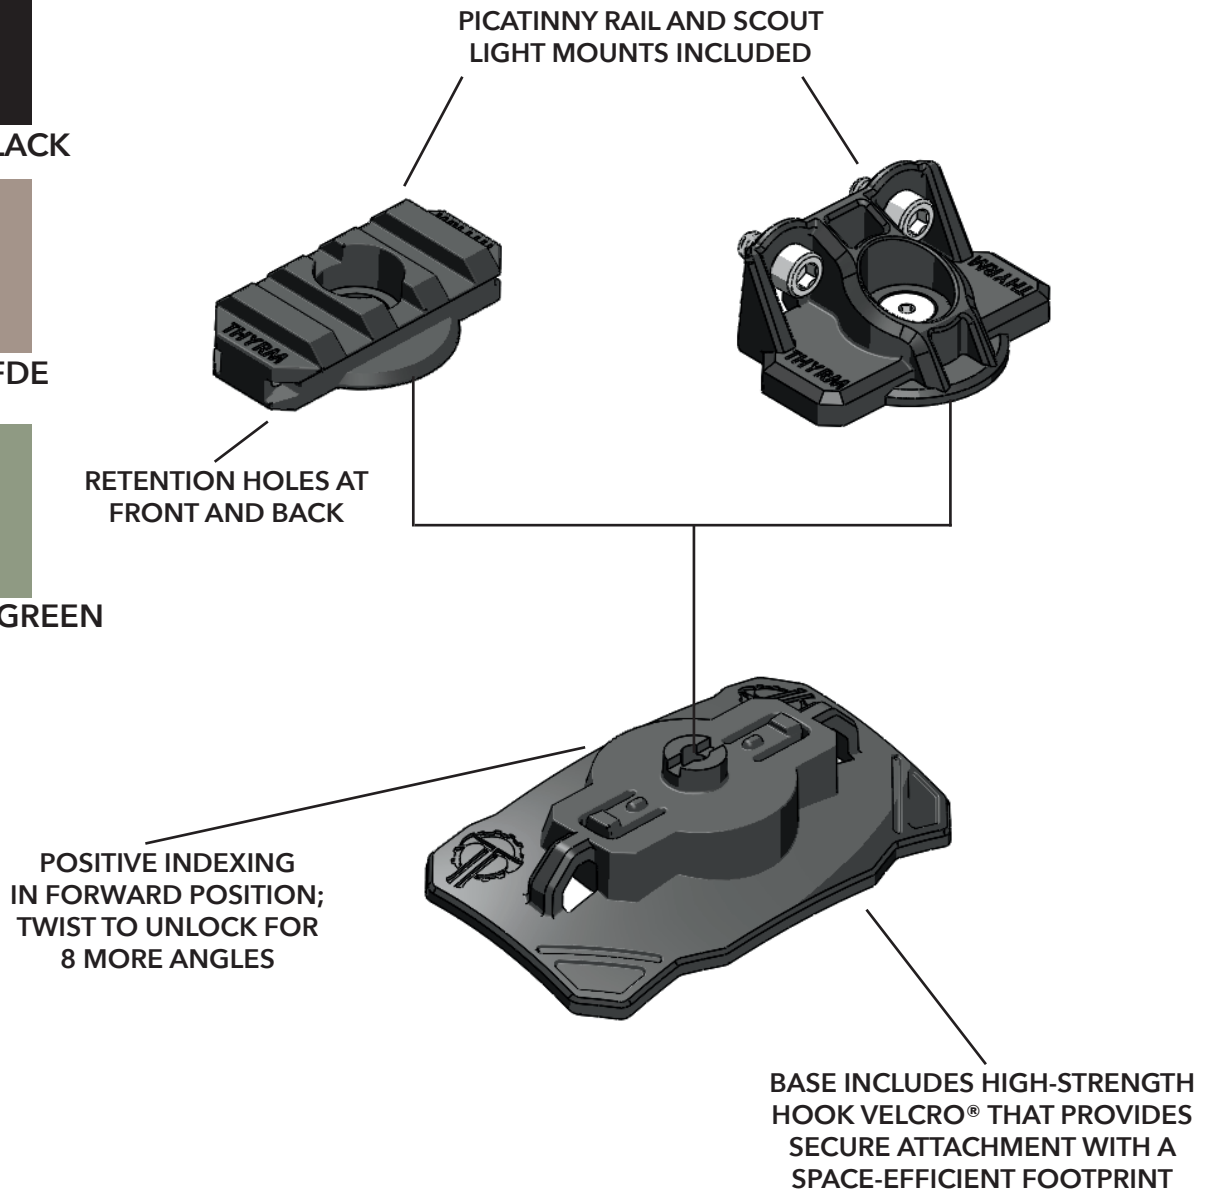

VARIARC® - LIGHT COMES FULL CIRCLE

LOW-PROFILE HELMET MOUNT - ROTATIONAL INDEXING

VARIARC: HELMET SPECIFIC

VARIARC OPS CORE

VARIARC TEAM WENDY

VARIARC M-LOK

ADDITIONAL INFORMATION:

- CAN BE USED IN DOWNWARD ANGLES FOR ADMIN & TASK LIGHTING
- WORKS IN VERTICAL POSITIONS FOR UMBRELLA LIGHTING ROOMS, CANOPY ILLUMINATION, AND IR STROBE SIGNALING
- COMPATIBLE WITH STANDARD 1913 PICATINNY RAIL LIGHTS (SEE WEBSITE FOR FULL LIST AND INSTALLATION INSTRUCTIONS)

SPECIFICATIONS:

OPS CORE
 LENGTH: 1.75 in
 WIDTH: 1.16 in
 HEIGHT: 0.66 in
 WEIGHT: 0.5 oz

MSRP \$29.99

TEAM WENDY
 LENGTH: 2.24 in
 WIDTH: 1.06 in
 HEIGHT: 0.75 in
 WEIGHT: 0.5 oz

MSRP \$29.99

M-LOK
 LENGTH: 1.76 in
 WIDTH: 1.49 in
 HEIGHT: 0.53 in
 WEIGHT: 0.5 oz

MSRP \$34.99

MADE IN THE USA

VARIARC-VS: UNIVERSAL

ADDITIONAL INFORMATION:

- REINFORCED POLYMER CONSTRUCTION
- CAN BE USED IN DOWNWARD ANGLES FOR ADMIN & TASK LIGHTING
- WORKS IN VERTICAL POSITIONS FOR UMBRELLA LIGHTING ROOMS, CANOPY ILLUMINATION, AND IR STROBE SIGNALING
- COMPATIBLE WITH STANDARD 1913 PICATINNY RAIL AND SCOUT MOUNT LIGHTS (SEE WEBSITE FOR FULL LIST AND INSTALLATION INSTRUCTIONS)

SPECIFICATIONS:

LENGTH: 2.74 in
WIDTH: 1.52 in
HEIGHT: 1.13 in
WEIGHT: 1 oz

MSRP \$42.99

MADE IN THE USA