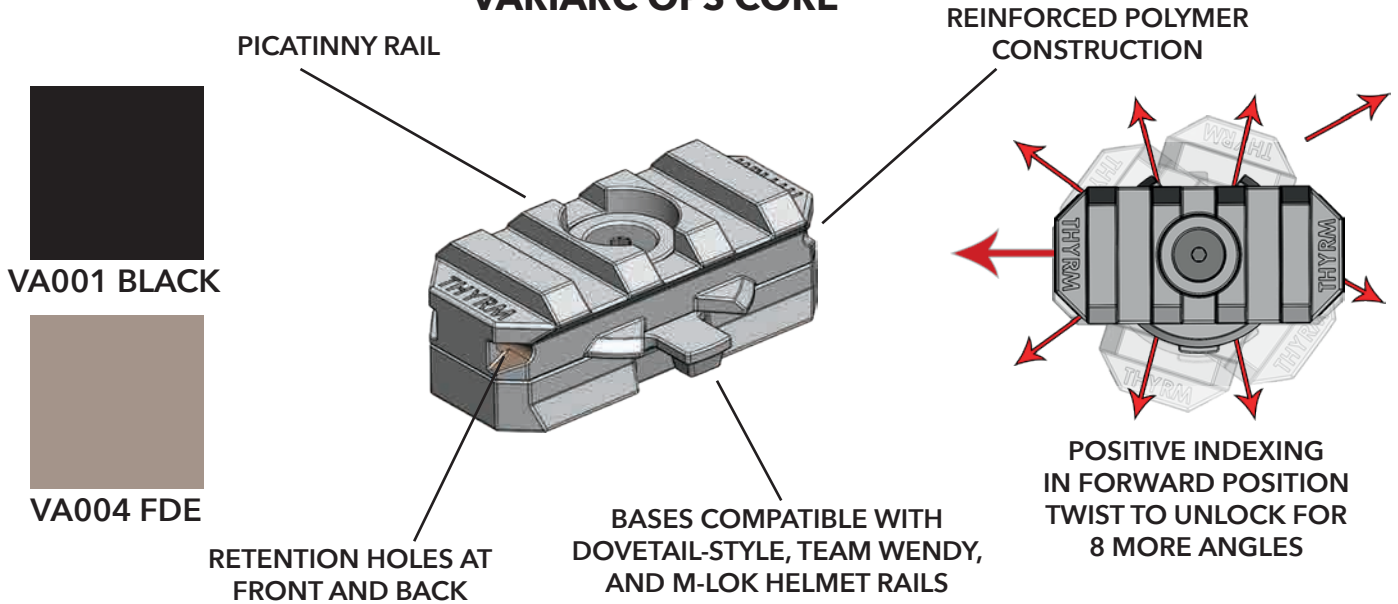

VARIARC® - LIGHT COMES FULL CIRCLE

LOW-PROFILE HELMET MOUNT - ROTATIONAL INDEXING

VARIARC: HELMET SPECIFIC

VARIARC OPS CORE

VARIARC TEAM WENDY

VARIARC M-LOK

ADDITIONAL INFORMATION:

- CAN BE USED IN DOWNWARD ANGLES FOR ADMIN & TASK LIGHTING
- WORKS IN VERTICAL POSITIONS FOR UMBRELLA LIGHTING ROOMS, CANOPY ILLUMINATION, AND IR STROBE SIGNALING
- COMPATIBLE WITH STANDARD 1913 PICATINNY RAIL LIGHTS (SEE WEBSITE FOR FULL LIST AND INSTALLATION INSTRUCTIONS)

SPECIFICATIONS:

OPS CORE
 LENGTH: 1.75 in
 WIDTH: 1.16 in
 HEIGHT: 0.66 in
 WEIGHT: 0.5 oz

MSRP \$29.99

TEAM WENDY
 LENGTH: 2.24 in
 WIDTH: 1.06 in
 HEIGHT: 0.75 in
 WEIGHT: 0.5 oz

MSRP \$29.99

M-LOK
 LENGTH: 1.76 in
 WIDTH: 1.49 in
 HEIGHT: 0.53 in
 WEIGHT: 0.5 oz

MSRP \$34.99

MADE IN THE USA

VARIARC-VS: UNIVERSAL

ADDITIONAL INFORMATION:

- REINFORCED POLYMER CONSTRUCTION
- CAN BE USED IN DOWNWARD ANGLES FOR ADMIN & TASK LIGHTING
- WORKS IN VERTICAL POSITIONS FOR UMBRELLA LIGHTING ROOMS, CANOPY ILLUMINATION, AND IR STROBE SIGNALING
- COMPATIBLE WITH STANDARD 1913 PICATINNY RAIL AND SCOUT MOUNT LIGHTS (SEE WEBSITE FOR FULL LIST AND INSTALLATION INSTRUCTIONS)

SPECIFICATIONS:

LENGTH: 2.74 in
WIDTH: 1.52 in
HEIGHT: 1.13 in
WEIGHT: 1 oz

MSRP \$42.99

MADE IN THE USA