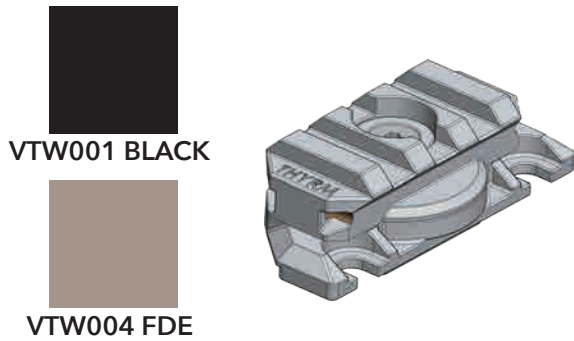

VARIARC® - LIGHT COMES FULL CIRCLE

LOW-PROFILE HELMET MOUNT - ROTATIONAL INDEXING

VARIARC: HELMET SPECIFIC

VARIARC OPS CORE

VARIARC TEAM WENDY

VARIARC M-LOK

ADDITIONAL INFORMATION:

- CAN BE USED IN DOWNWARD ANGLES FOR ADMIN & TASK LIGHTING
- WORKS IN VERTICAL POSITIONS FOR UMBRELLA LIGHTING ROOMS, CANOPY ILLUMINATION, AND IR STROBE SIGNALING
- COMPATIBLE WITH STANDARD 1913 PICATINNY RAIL LIGHTS (SEE WEBSITE FOR FULL LIST AND INSTALLATION INSTRUCTIONS)

SPECIFICATIONS:

OPS CORE
 LENGTH: 1.75 in
 WIDTH: 1.16 in
 HEIGHT: 0.66 in
 WEIGHT: 0.5 oz

MSRP \$29.99

TEAM WENDY
 LENGTH: 2.24 in
 WIDTH: 1.06 in
 HEIGHT: 0.75 in
 WEIGHT: 0.5 oz

MSRP \$29.99

M-LOK
 LENGTH: 1.76 in
 WIDTH: 1.49 in
 HEIGHT: 0.53 in
 WEIGHT: 0.5 oz

MSRP \$34.99

MADE IN THE USA

VARIARC-VS: UNIVERSAL

ADDITIONAL INFORMATION:

- REINFORCED POLYMER CONSTRUCTION
- CAN BE USED IN DOWNWARD ANGLES FOR ADMIN & TASK LIGHTING
- WORKS IN VERTICAL POSITIONS FOR UMBRELLA LIGHTING ROOMS, CANOPY ILLUMINATION, AND IR STROBE SIGNALING
- COMPATIBLE WITH STANDARD 1913 PICATINNY RAIL AND SCOUT MOUNT LIGHTS (SEE WEBSITE FOR FULL LIST AND INSTALLATION INSTRUCTIONS)

SPECIFICATIONS:

LENGTH: 2.74 in
WIDTH: 1.52 in
HEIGHT: 1.13 in
WEIGHT: 1 oz

MSRP \$42.99

MADE IN THE USA