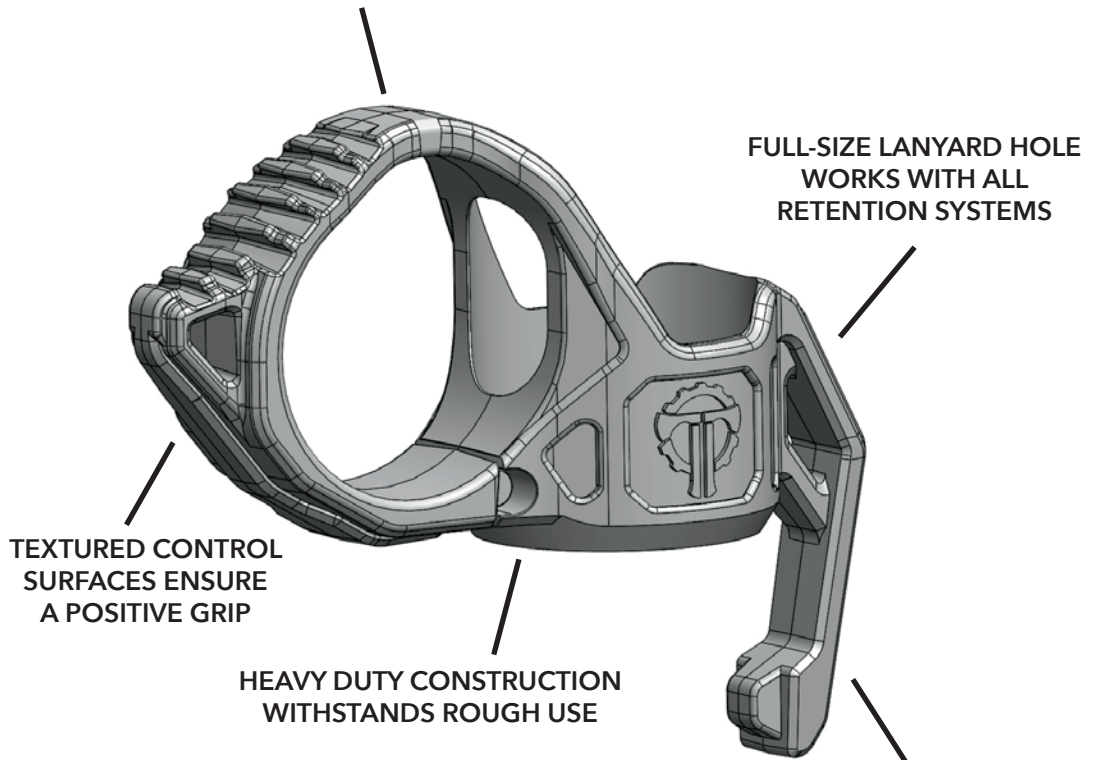

# NEW! SWITCHBACK 3.0 DUTY

LARGER RING IS PATROL GLOVE COMPATIBLE  
& FACILITATES USE OF THE  
"SWITCHBACK TECHNIQUE" FOR  
A NATURAL SHOOTING GRIP

SHORTER, AMBIDEXTROUS  
POCKET CLIP IS ALSO  
MOLLE/PALS COMPATIBLE  
AND ALLOWS FOR DEEPER  
POUCH CARRY