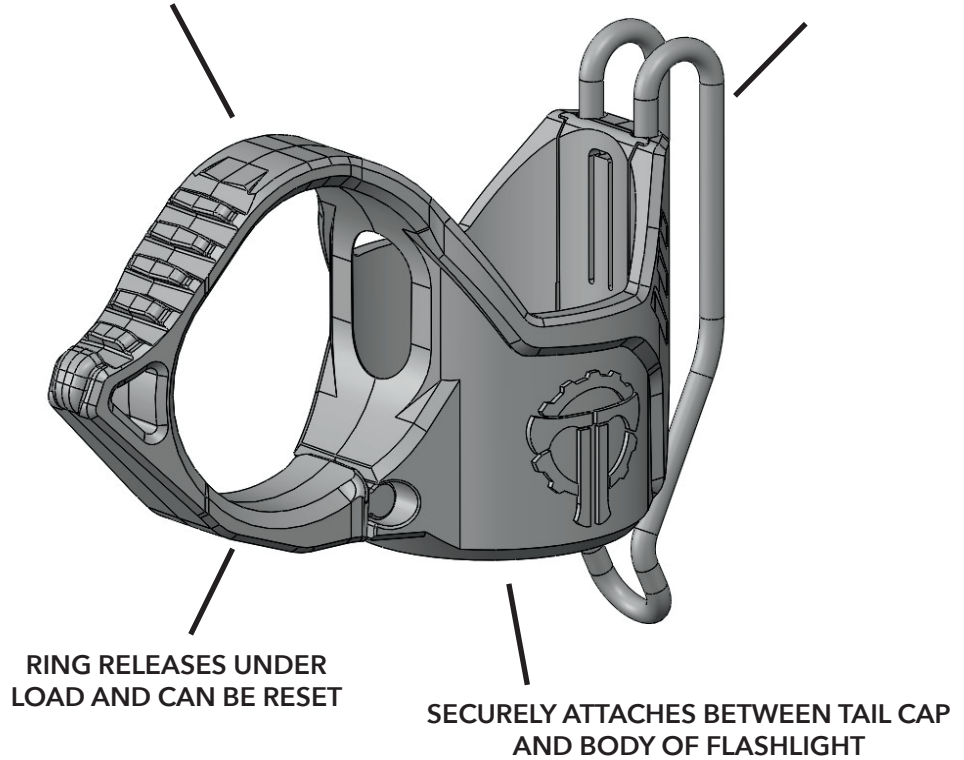

# NEW! SWITCHBACK 3.0 DEEP CARRY

SB3DP7 BLACK

SB3DP8 NAVY

SB3DP9 TAN

SLIM RING FACILITATES USE OF THE "SWITCHBACK TECHNIQUE" FOR A NATURAL SHOOTING GRIP

STEEL WIRE POCKET CLIP POSITIONS FLASHLIGHT BELOW THE POCKET LINE FOR COVERT CARRY