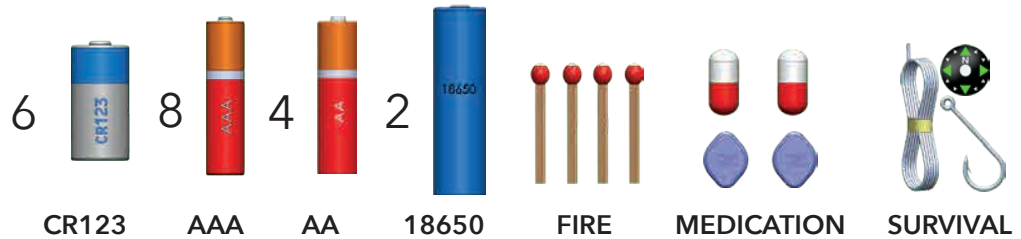

CELLVAULT XL

-  CVXL001 BLACK
-  CVXL002 OD
-  CVXL003 RESCUE
-  CVXL004 FDE
-  CVXL005 GREY
-  CVXL006 CLEAR
(Black Hinge)
-  CVXL009 CLEAR
(Red Hinge)

CAN FIT:

ADDITIONAL INFORMATION:

- CAN ALSO FIT OTHER SMALL CONSUMABLES, EMERGENCY MONEY, FLASH DRIVES, A SEWING KIT, TOBACCO PRODUCTS, FIRST AID GEAR (BANDAGES, TWEEZERS, ETC.)

SPECIFICATIONS:

HEIGHT: 5.1 in
 LENGTH: 1.9 in
 WIDTH: 1.8 in
 WEIGHT: 1.8 oz

MSRP \$29.99

MADE IN THE USA