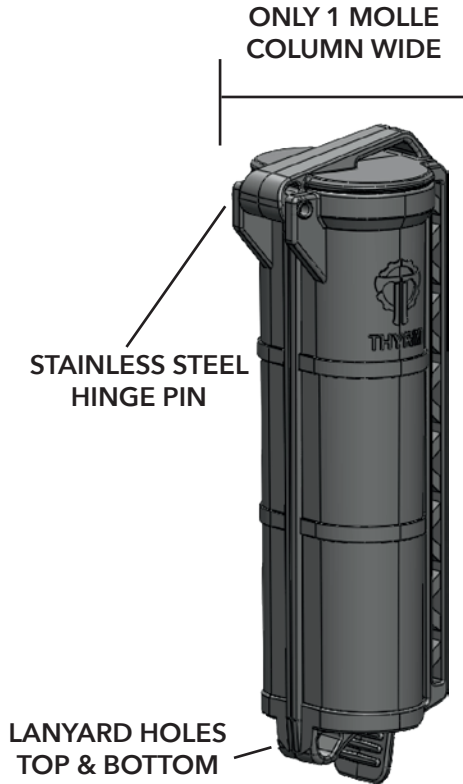

CELLVAULT XL

-  CVXL001 BLACK
-  CVXL002 OD
-  CVXL003 RESCUE
-  CVXL004 FDE
-  CVXL005 GREY
-  CVXL006 CLEAR
(Black Hinge)
-  CVXL009 CLEAR
(Red Hinge)

CAN FIT:

ADDITIONAL INFORMATION:

- CAN ALSO FIT OTHER SMALL CONSUMABLES, EMERGENCY MONEY, FLASH DRIVES, A SEWING KIT, TOBACCO PRODUCTS, FIRST AID GEAR (BANDAGES, TWEEZERS, ETC.)

SPECIFICATIONS:

HEIGHT: 5.1 in
 LENGTH: 1.9 in
 WIDTH: 1.8 in
 WEIGHT: 1.8 oz

MSRP \$29.99

MADE IN THE USA