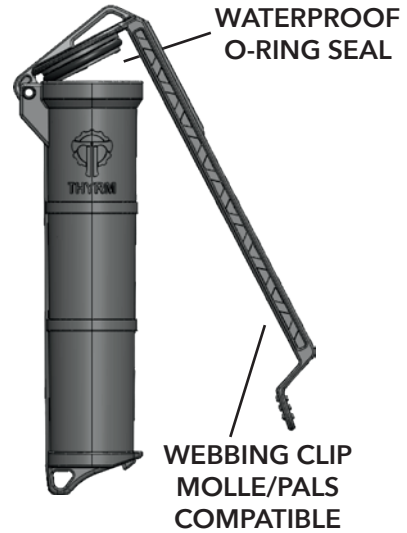

CELLVAULT XL

-  CVXL001 BLACK
-  CVXL002 OD
-  CVXL003 RESCUE
-  CVXL004 FDE
-  CVXL005 GREY
-  CVXL006 CLEAR
(Black Hinge)
-  CVXL009 CLEAR
(Red Hinge)

CAN FIT:

ADDITIONAL INFORMATION:

- CAN ALSO FIT OTHER SMALL CONSUMABLES, EMERGENCY MONEY, FLASH DRIVES, A SEWING KIT, TOBACCO PRODUCTS, FIRST AID GEAR (BANDAGES, TWEEZERS, ETC.)

SPECIFICATIONS:

HEIGHT: 5.1 in
 LENGTH: 1.9 in
 WIDTH: 1.8 in
 WEIGHT: 1.8 oz

MSRP \$29.99

MADE IN THE USA