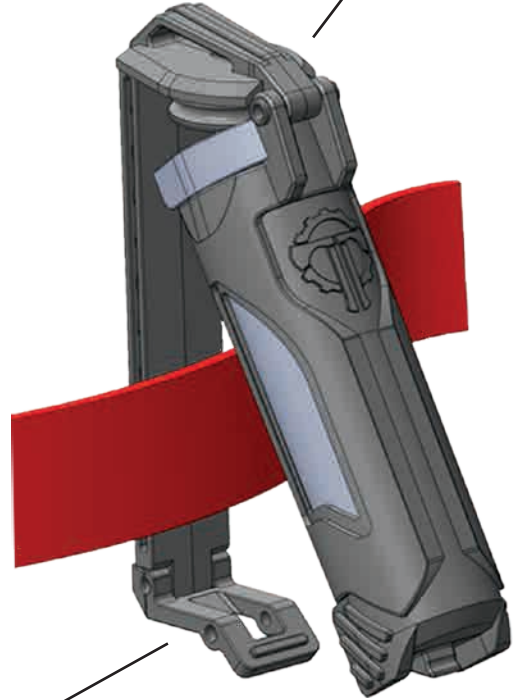

CELLVAULT-18

CV18001 BLACK

CV18002 OD

CV18003 RESCUE

CV18004 FDE

CV18005 GREY

LESS THAN 1 MOLLE
COLUMN WIDE

SIDE VIEWING
WINDOWS

WEBBING CLIP
MOLLE/PALS
COMPATIBLE

IPX7
WATERPROOF
O-RING SEAL

HEAVY DUTY
LATCH

CAN FIT:

2

CR123

2

18350

1

18650

ADDITIONAL INFORMATION:

- COMES WITH SILICONE FOAM SHOCK ABSORBER/NOISE SILENCER
- WATERPROOF O-RING SEAL RATED TO IPX7 AT 2 METERS FOR 30+ MINUTES

SPECIFICATIONS:

HEIGHT: 4.38 in
LENGTH: 1.57 in
WIDTH: 1.10 in
WEIGHT: 1.3 oz