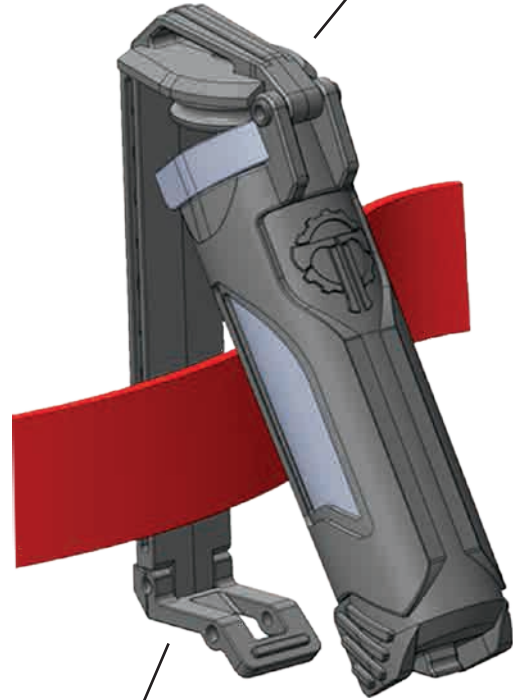

CELLVAULT-21

CV21001 BLACK

CV21002 OD

CV21003 RESCUE

CV21004 FDE

CV21005 GREY

LESS THAN 1 MOLLE
COLUMN WIDE

SIDE VIEWING
WINDOWS

WEBBING CLIP
MOLLE/PALS
COMPATIBLE

IPX7
WATERPROOF
O-RING SEAL

HEAVY DUTY
LATCH

CAN FIT:

1

21700

ADDITIONAL INFORMATION:

- COMES WITH SILICONE FOAM SHOCK ABSORBER/NOISE SILENCER
- COMES WITH A DETACHABLE LATCH FOR ATTACHMENT TO MOLLE
- WATERPROOF O-RING SEAL RATED TO IPX7 AT 2 METERS FOR 30+ MINUTES

SPECIFICATIONS:

HEIGHT: 4.43 in
LENGTH: 1.71 in
WIDTH: 1.22 in
WEIGHT: 1.7 oz

MSRP \$26.99

MADE IN THE USA