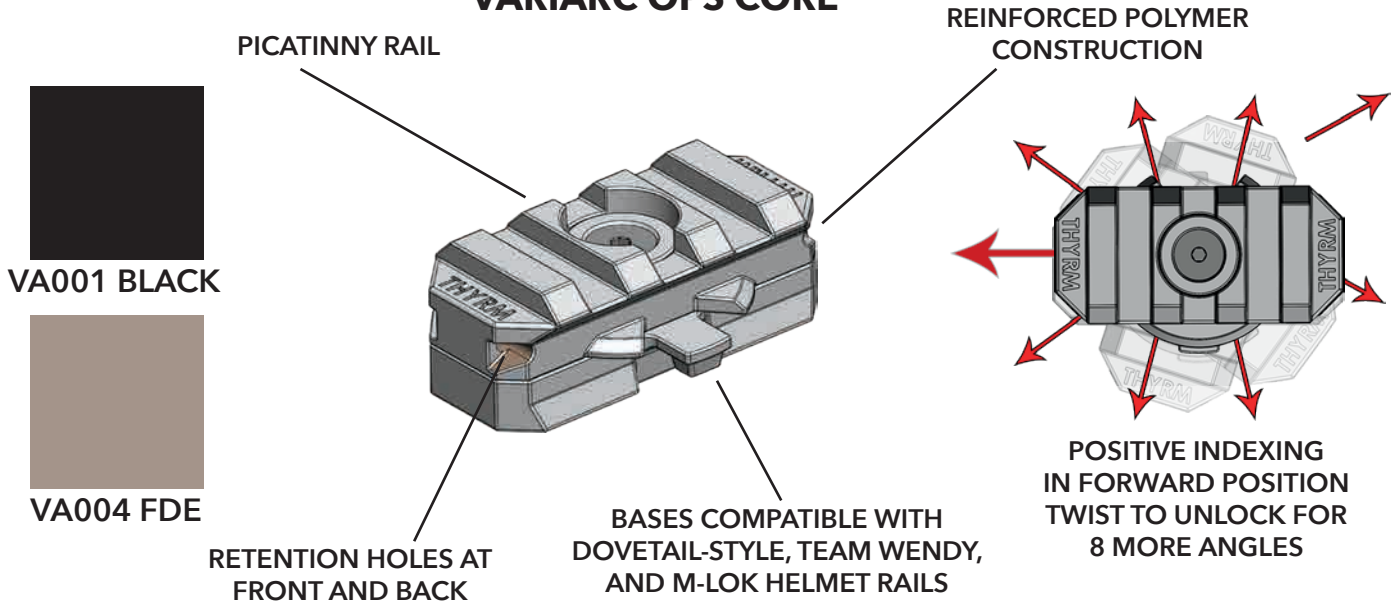

VARIARC: HELMET SPECIFIC

VARIARC OPS CORE

VARIARC TEAM WENDY

VARIARC M-LOK

ADDITIONAL INFORMATION:

- CAN BE USED IN DOWNWARD ANGLES FOR ADMIN & TASK LIGHTING
- WORKS IN VERTICAL POSITIONS FOR UMBRELLA LIGHTING ROOMS, CANOPY ILLUMINATION, AND IR STROBE SIGNALING
- COMPATIBLE WITH STANDARD 1913 PICATINNY RAIL LIGHTS (SEE WEBSITE FOR FULL LIST AND INSTALLATION INSTRUCTIONS)

SPECIFICATIONS:

OPS CORE
 LENGTH: 1.75 in
 WIDTH: 1.16 in
 HEIGHT: 0.66 in
 WEIGHT: 0.5 oz

MSRP \$29.99

TEAM WENDY
 LENGTH: 2.24 in
 WIDTH: 1.06 in
 HEIGHT: 0.75 in
 WEIGHT: 0.5 oz

MSRP \$29.99

M-LOK
 LENGTH: 1.76 in
 WIDTH: 1.49 in
 HEIGHT: 0.53 in
 WEIGHT: 0.5 oz