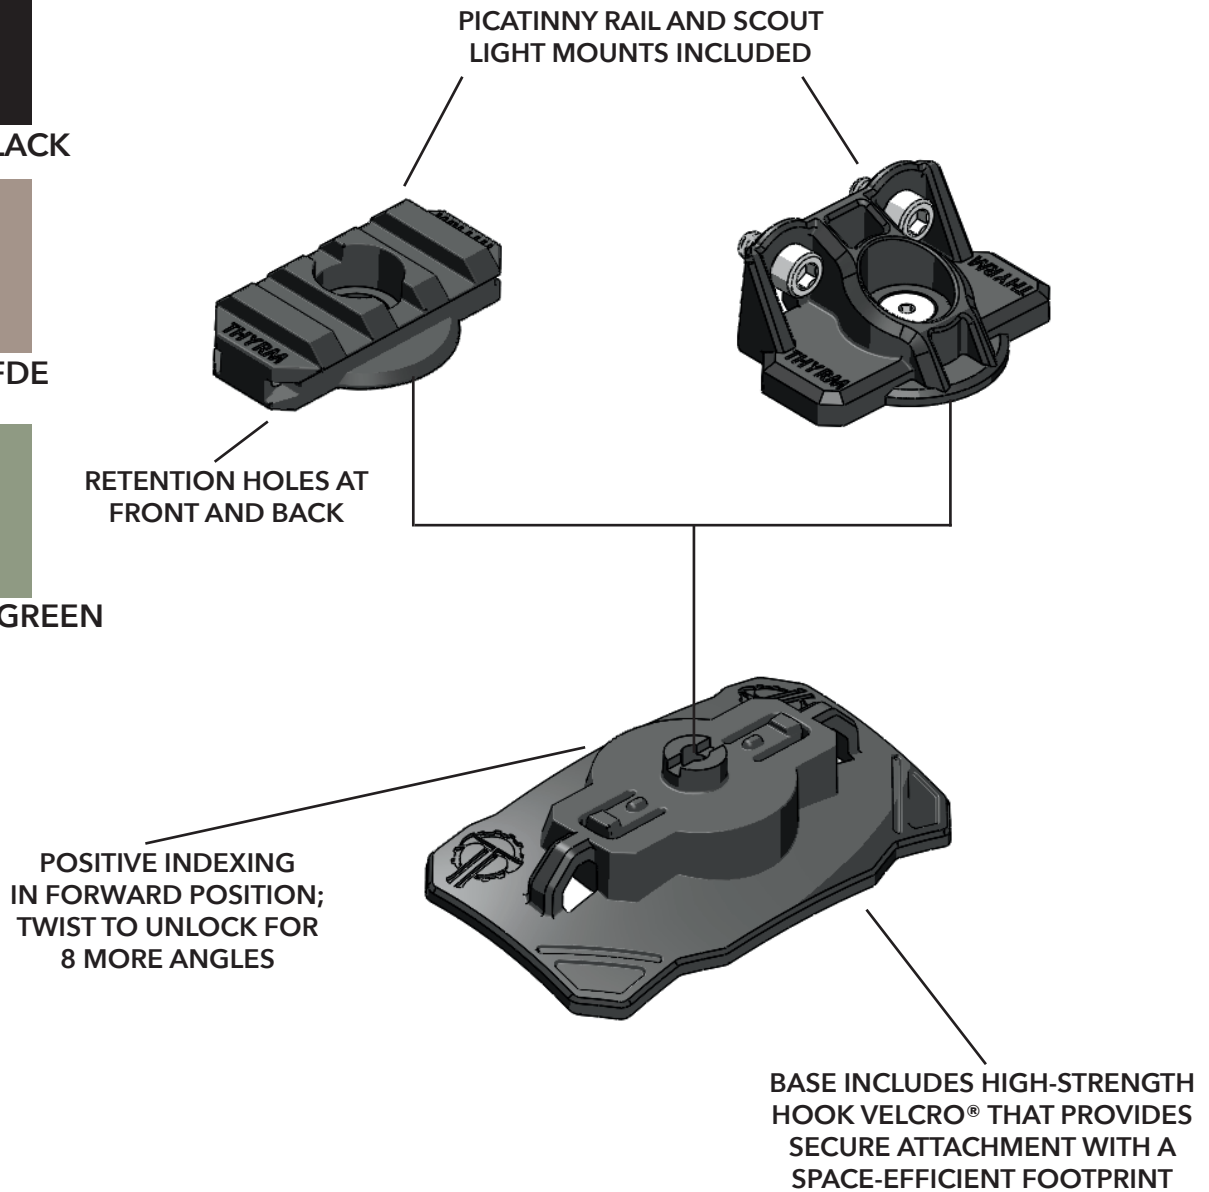

VARIARC-VS: UNIVERSAL

ADDITIONAL INFORMATION:

- REINFORCED POLYMER CONSTRUCTION
- CAN BE USED IN DOWNWARD ANGLES FOR ADMIN & TASK LIGHTING
- WORKS IN VERTICAL POSITIONS FOR UMBRELLA LIGHTING ROOMS, CANOPY ILLUMINATION, AND IR STROBE SIGNALING
- COMPATIBLE WITH STANDARD 1913 PICATINNY RAIL AND SCOUT MOUNT LIGHTS (SEE WEBSITE FOR FULL LIST AND INSTALLATION INSTRUCTIONS)

SPECIFICATIONS:

LENGTH: 2.74 in
WIDTH: 1.52 in
HEIGHT: 1.13 in
WEIGHT: 1 oz

MSRP \$42.99

MADE IN THE USA