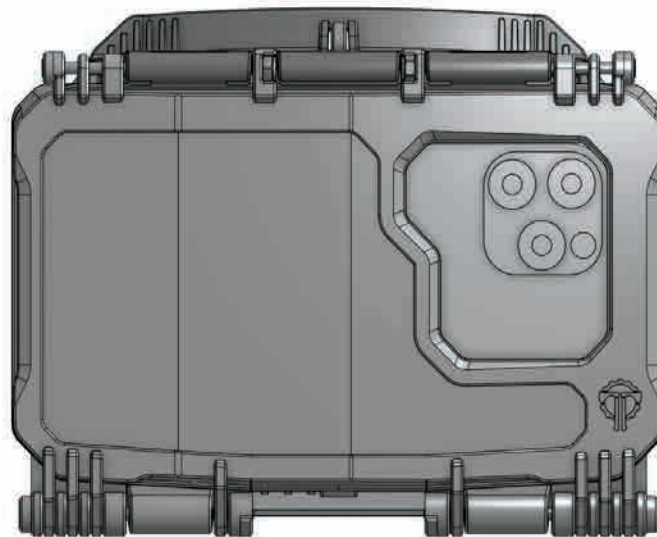

DARKVAULT 2.0

COMMS VERSIONS

REG: DVC2Reg1
LRG: DVC2Lrg1

REG: DVC2Reg2
LRG: DVC2Lrg2

REG: DVC2Reg4
LRG: DVC2Lrg4

REG: DVC2RegHMC
LRG: DVC2LrgHMC

FULLY ENCLOSED COMMS PLATFORM RAPIDLY SECURES PHONE AND PROVIDES COMPLETE PROTECTION. TWO SIZES: REGULAR FOR 6.1" PHONES & LARGE FOR 6.7"+ PHONES. SEE THYRM.COM FOR PHONE COMPATIBILITY INFORMATION

CLEAR WINDOW (COMMS VERSION) ALLOWS CAMERAS TO VIEW ENVIRONMENT

ADJUSTABLE HINGE FRICTION TO CUSTOMIZE DISPLAY ANGLE

BLOCKING VERSIONS

REG: DVB2RegHMC
LRG: DVB2LrgHMC

REG: DVB2RegMCB
LRG: DVB2LrgMCB

RAPID, LOCKING MOLLE/PALS ATTACHMENT SYSTEM FOR PLATE CARRIERS AND CHEST RIGS

SELF-ADJUSTING PHONE CLAMP FOR SECURE MOUNTING

BLOCKING VERSIONS REDUCE SIGNAL UP TO 110DB FROM 200 MHz TO 1.6 GHz

SPECIFICATIONS:

REGULAR

LARGE

LENGTH: 6.75 in
WIDTH: 6 in
HEIGHT: 1.5 in
WEIGHT: 10-13oz

LENGTH: 7.3 in
WIDTH: 6 in
HEIGHT: 1.5 in
WEIGHT: 10-13oz