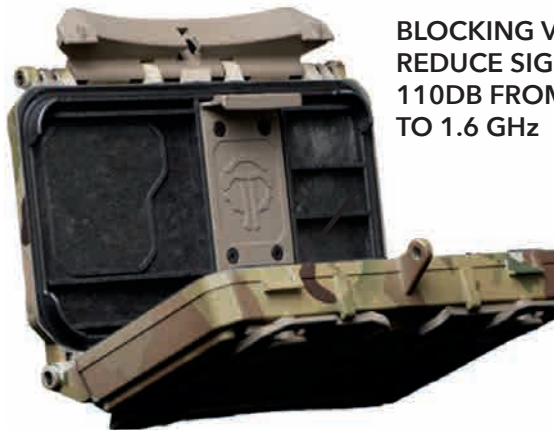

DARKVAULT 2.0

COMMS VERSIONS

REG: DVC2Reg1
LRG: DVC2Lrg1

REG: DVC2Reg2
LRG: DVC2Lrg2

REG: DVC2Reg4
LRG: DVC2Lrg4

REG: DVC2RegHMC
LRG: DVC2LrgHMC

FULLY ENCLOSED COMMS PLATFORM RAPIDLY SECURES PHONE AND PROVIDES COMPLETE PROTECTION. TWO SIZES: REGULAR FOR 6.1" PHONES & LARGE FOR 6.7"+ PHONES. SEE THYRM.COM FOR PHONE COMPATIBILITY INFORMATION

CLEAR WINDOW (COMMS VERSION) ALLOWS CAMERAS TO VIEW ENVIRONMENT

ADJUSTABLE HINGE FRICTION TO CUSTOMIZE DISPLAY ANGLE

BLOCKING VERSIONS

REG: DVB2RegHMC
LRG: DVB2LrgHMC

REG: DVB2RegMCB
LRG: DVB2LrgMCB

RAPID, LOCKING MOLLE/PALS ATTACHMENT SYSTEM FOR PLATE CARRIERS AND CHEST RIGS

SELF-ADJUSTING PHONE CLAMP FOR SECURE MOUNTING

BLOCKING VERSIONS REDUCE SIGNAL UP TO 110DB FROM 200 MHz TO 1.6 GHz

SPECIFICATIONS:

REGULAR

LARGE

LENGTH: 6.75 in
WIDTH: 6 in
HEIGHT: 1.5 in
WEIGHT: 10-13oz

LENGTH: 7.3 in
WIDTH: 6 in
HEIGHT: 1.5 in
WEIGHT: 10-13oz