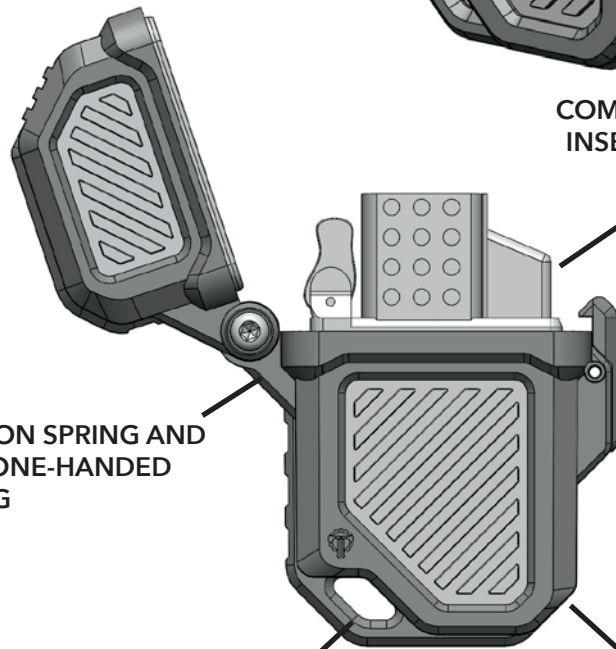

PYROVAULT 2.0 LIGHTER ARMOR

PV206 URBAN

PV203 ARID

PV202 WOODLAND HUNTER

PV201 DESERT HUNTER

PV205 WOODLAND

PV204 TRANSITIONAL MC

DUAL WALL, DUAL COLOR EXO-SKELETON DESIGN IS DURABLE AND FUNCTIONAL

FULL GASKET SEAL TO KEEP FUEL IN AND WATER OUT

COMPATIBLE WITH ZIPPO® LIGHTER INSERTS INCLUDING BUTANE AND LIQUID FUEL VERSIONS (NOT INCLUDED)

STAINLESS STEEL TORSION SPRING AND AXLE FOR RELIABLE ONE-HANDED OPENING

FULL-SIZED LANYARD HOLE FOR RETENTION IN THE FIELD

TINDER-QUIK™ FIRE-STARTER HIDDEN IN BASE (INCLUDED)

SPECIFICATIONS:

PACKAGED DIMS
LENGTH: 4.5 in
WIDTH: 4.0 in
HEIGHT: 1.3 in
WEIGHT: 2.1 oz

MSRP \$34.99