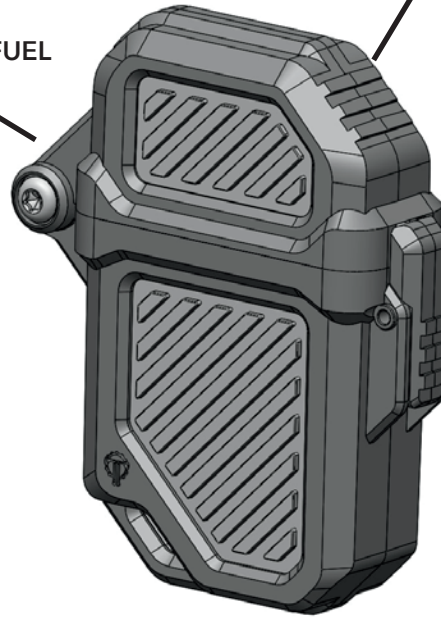

PYROVAULT 2.0 LIGHTER ARMOR

PV206 URBAN

PV203 ARID

PV202 WOODLAND HUNTER

PV201 DESERT HUNTER

PV205 WOODLAND

PV204 TRANSITIONAL MC

DUAL WALL, DUAL COLOR EXO-SKELETON DESIGN IS DURABLE AND FUNCTIONAL

FULL GASKET SEAL TO KEEP FUEL IN AND WATER OUT

COMPATIBLE WITH ZIPPO® LIGHTER INSERTS INCLUDING BUTANE AND LIQUID FUEL VERSIONS (NOT INCLUDED)

STAINLESS STEEL TORSION SPRING AND AXLE FOR RELIABLE ONE-HANDED OPENING

FULL-SIZED LANYARD HOLE FOR RETENTION IN THE FIELD

TINDER-QUIK™ FIRE-STARTER HIDDEN IN BASE (INCLUDED)

SPECIFICATIONS:

PACKAGED DIMS
LENGTH: 4.5 in
WIDTH: 4.0 in
HEIGHT: 1.3 in
WEIGHT: 2.1 oz

MSRP \$34.99